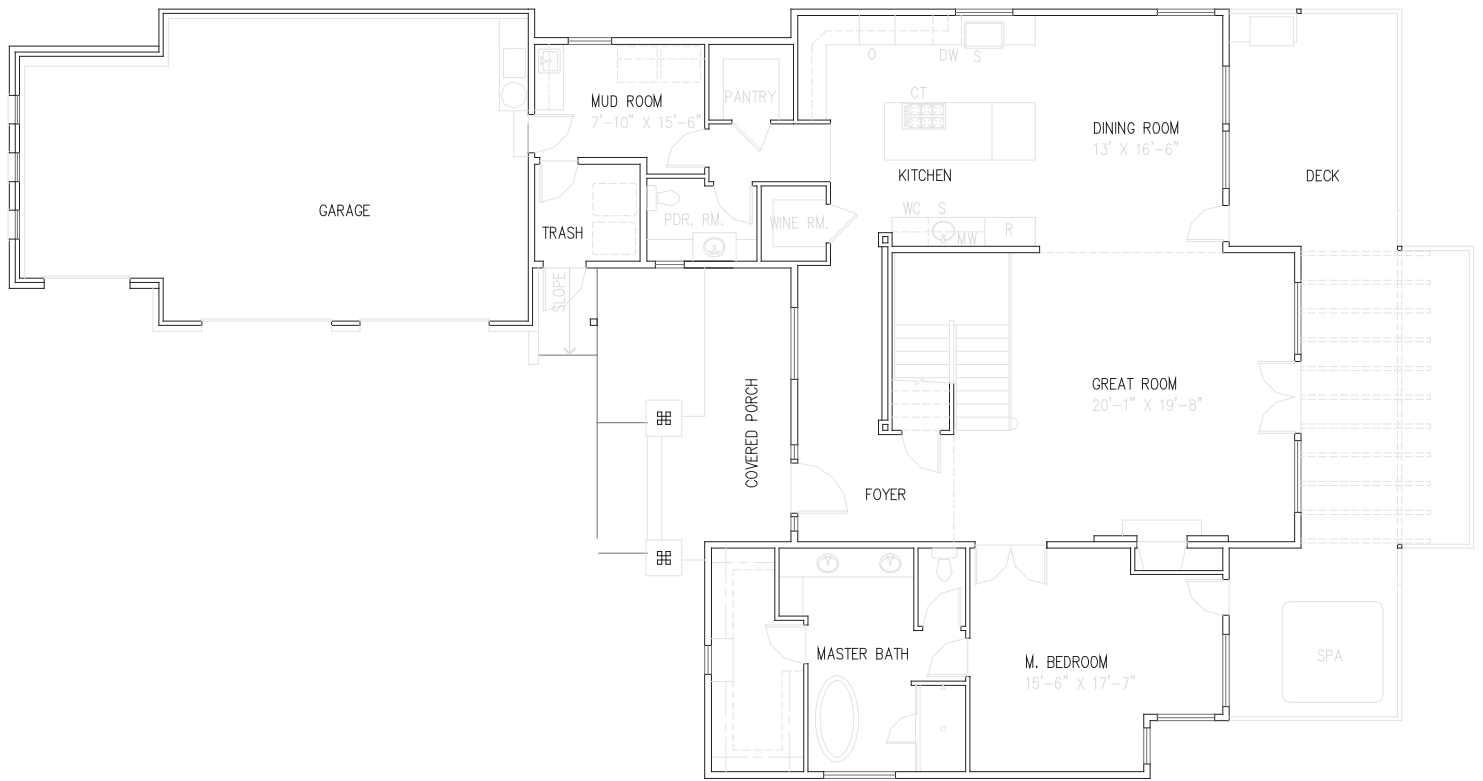

lower

suncadia 43  
floorplan

upper