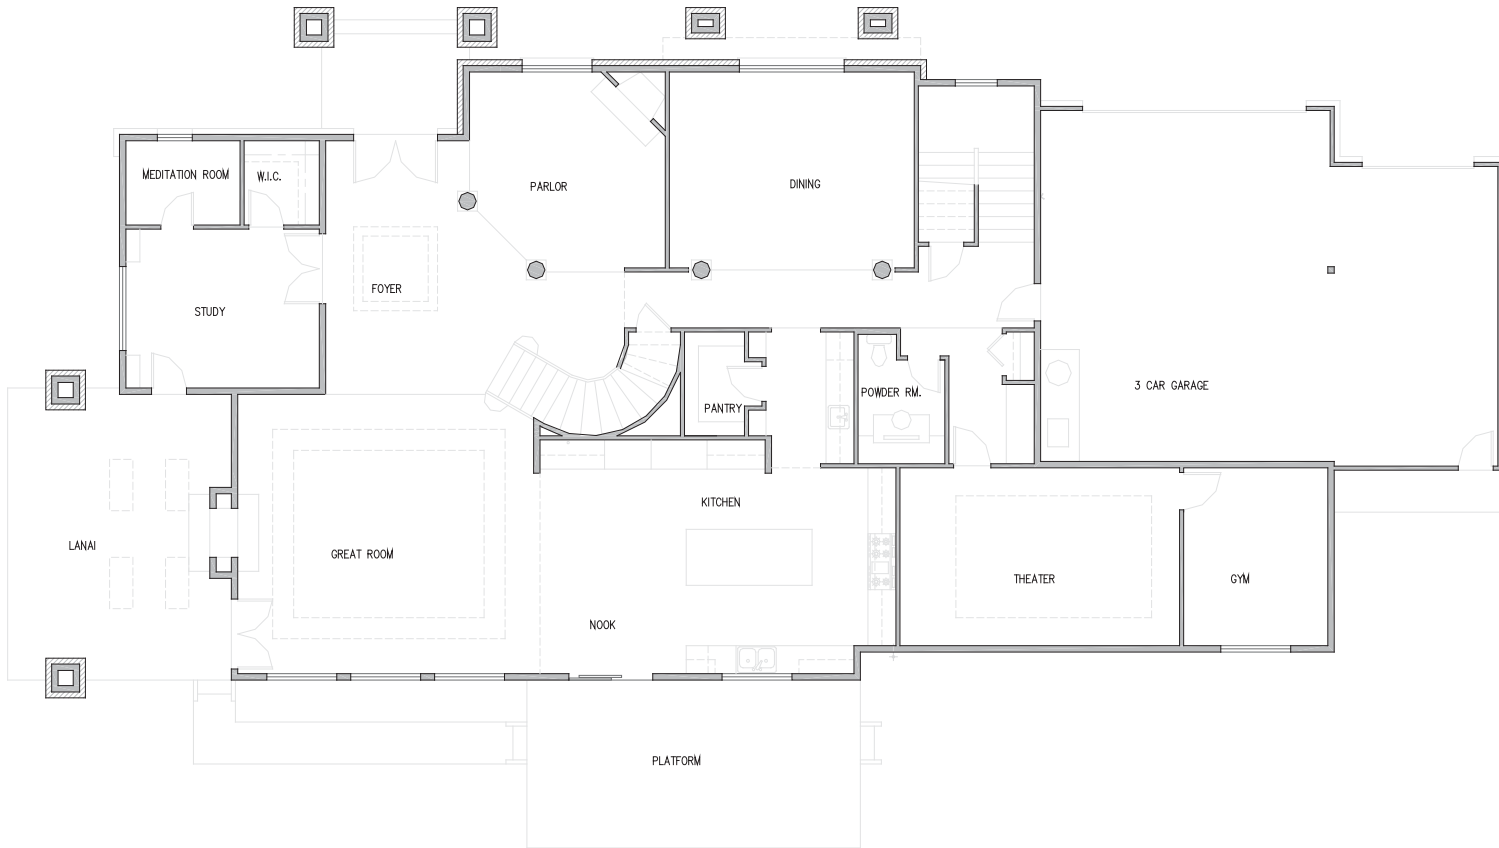

lower

magnolia lot 2
floorplan

upper